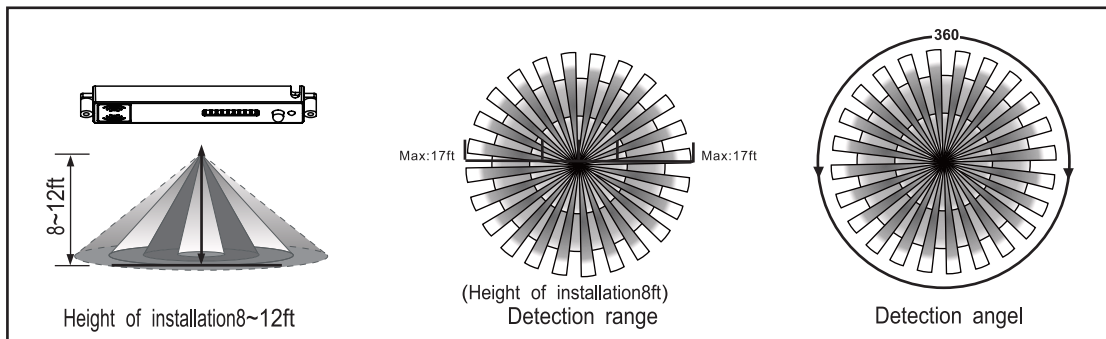

COVERAGE PATTERNS

WARRANTY

Five year limited warranty.

Specifications subject to change without notice.