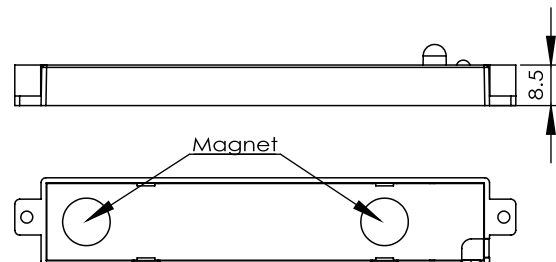

NOTE: Any setting changed by DIP Switch or remote control, the led light that sensor connect will on/off as confirm.

PHYSICAL DIMENSIONS

ORDERING INFORMATION

Model No.	Description	Input Voltage	Output	Mount
BMS-S7-MSW-DC1	Passive Infrared (PIR) Occupancy Sensor	10-24VDC	0-10V	Plug and Play Mount