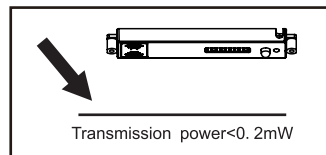

⚠ WARNING

NOTE: Warm up time is 15seconds. After the sensor connects input power first time, the light will keep on 15seconds,then go to dimming to work normally.

NOTE: Any setting changed by DIP Switch or remote control, the led light that sensor connect will on/off as confirm.