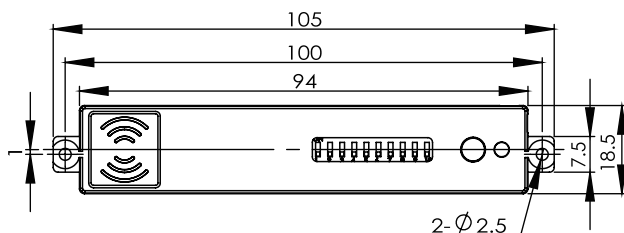

SPECIFICATIONS

Power supply	12V-24V DC, >50mA
HF System	5.8GHz±75MHz
Dim control output	0-10V, max. 25mA sinking current
Detection radius/angle	Max 17ft.(5.2m)/360°
Mounting height	Max 12ft(4m)
Remote range	50ft. (15m) indoor, no backlight
Humidity	Max. 95% RH
Temperature	-40°F ~ 158°F (-40°C ~ 70°C)

NOTE: Any setting changed by DIP Switch or remote control, the led light that sensor connect will on/off as confirm.

PHYSICAL DIMENSIONS

ORDERING INFORMATION

Model No.	Description	Input Voltage	Output	Mount
BMS-S7-MSW-DC1	Passive Infrared (PIR) Occupancy Sensor	10-24VDC	0-10V	Plug and Play Mount